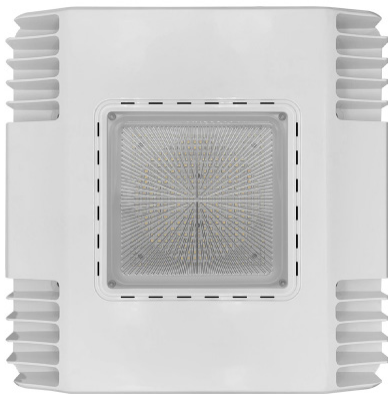

# LED CANOPY LIGHT

(Canopy / Ceiling / Garage)

The Energywise LED Canopy Light has a slim design and different reflector options for parking garage and canopy distributions. It has a variety of output levels available for low and high canopy applications. Daylight and motions sensors are additional options that may be added where necessary.

## SPECIFICATIONS

<b>PART #</b>	<b>EWENLED-SCPY</b>
<b>SIZE</b>	<b>15" x 15"</b>
<b>FIXTURE COLOR</b>	<b>WHITE</b>
<b>WATTAGE</b>	<b>150W</b>
<b>INPUT VOLTAGE</b>	<b>120V - 277V</b>
<b>LUMENS</b>	<b>18,000 LM</b>
<b>DIMMING</b>	<b>NON-DIMMING</b>
<b>CCT</b>	<b>5000K</b>
<b>BATTERY BACKUP</b>	<b>NA</b>
<b>ENVIRONMENT</b>	<b>WET LOCATION RATED (IP65)</b>
<b>LIFESPAN</b>	<b>&gt; 100,000 HOURS</b>
<b>WARRANTY</b>	<b>5 YEARS</b>
<b>BEAM ANGLE</b>	<b>150 DEGREES</b>
<b>MOUNTING</b>	<b>CEILING / CANOPY / GARAGE</b>