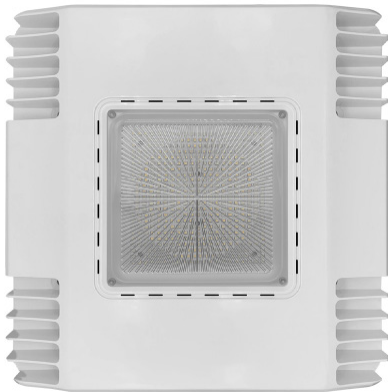

# LED CANOPY LIGHT

(Canopy / Ceiling / Garage)

The Energywise LED Canopy Light has a slim design and different reflector options for parking garage and canopy distributions. It has a variety of output levels available for low and high canopy applications. Daylight and motions sensors are additional options that may be added where necessary.

## SPECIFICATIONS

<b>PART #</b>	<b>EWENLED-SCPY</b>
<b>SIZE</b>	<b>15" x 15"</b>
<b>FIXTURE COLOR</b>	<b>WHITE</b>
<b>WATTAGE</b>	<b>20W - 150W</b>
<b>INPUT VOLTAGE</b>	<b>120V - 277V</b>
<b>LUMENS</b>	<b>2,300 - 18,000 LM</b>
<b>DIMMING</b>	<b>NON-DIMMING</b>
<b>CCT</b>	<b>5000K</b>
<b>BATTERY BACKUP</b>	<b>AVAILABLE OPTION</b>
<b>ENVIRONMENT</b>	<b>WET LOCATION RATED (IP65)</b>
<b>LIFESPAN</b>	<b>&gt; 100,000 HOURS</b>
<b>WARRANTY</b>	<b>10 YEARS</b>
<b>BEAM ANGLE</b>	<b>180 DEGREES</b>
<b>MOUNTING</b>	<b>CEILING / CANOPY / GARAGE</b>